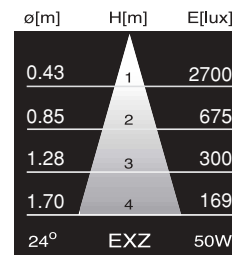

hi-Tech lamps

800-229-6509

info@hi-techlamps.com

ULTRALINE™ MR-16 LAMPS

GU5.3

All dimensions are in millimeters

Watts (W)	Ushio Ordering Code	Ushio Lamp Code	Voltage (V)	Color Temp (K)	Beam Angle	Beam Spread	Luminous Intensity (cd)	Avg Life (h)	Burn Position
35	1002236	FMV/FG/ULTRA	12	3000	24°	Narrow Flood	1700	10,000	Universal
35	1002237	FMW/FG/ULTRA	12	3000	36°	Flood	950	10,000	Universal
50	1002168	EXT/FG/ULTRA	12	3100	12°	Spot	8600	10,000	Universal
50	1002114	EXZ/FG/ULTRA	12	3100	24°	Narrow Flood	2700	10,000	Universal
50	1000410	EXN/FG/ULTRA	12	3100	36°	Flood	1500	10,000	Universal