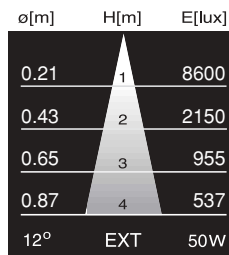

hi-Tech lamps

800-229-6509

info@hi-techlamps.com

ULTRALINE™ MR-16 LAMPS

GU5.3

All dimensions are in millimeters

Watts (W)	Ushio Ordering Code	Ushio Lamp Code	Voltage (V)	Color Temp (K)	Beam Angle	Beam Spread	Luminous Intensity (cd)	Avg Life (h)	Burn Position
35	1002236	FMV/FG/ULTRA	12	3000	24°	Narrow Flood	1700	10,000	Universal
35	1002237	FMW/FG/ULTRA	12	3000	36°	Flood	950	10,000	Universal
50	1002168	EXT/FG/ULTRA	12	3100	12°	Spot	8600	10,000	Universal
50	1002114	EXZ/FG/ULTRA	12	3100	24°	Narrow Flood	2700	10,000	Universal
50	1000410	EXN/FG/ULTRA	12	3100	36°	Flood	1500	10,000	Universal