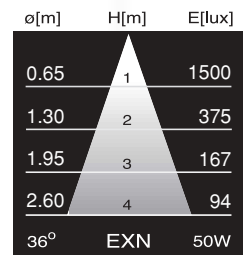

hi-Tech lamps

800-229-6509

info@hi-techlamps.com

ULTRALINE™ MR-16 LAMPS

GU5.3

All dimensions are in millimeters

Watts (W)	Ushio Ordering Code	Ushio Lamp Code	Voltage (V)	Color Temp (K)	Beam Angle	Beam Spread	Luminous Intensity (cd)	Avg Life (h)	Burn Position
35	1002236	FMV/FG/ULTRA	12	3000	24°	Narrow Flood	1700	10,000	Universal
35	1002237	FMW/FG/ULTRA	12	3000	36°	Flood	950	10,000	Universal
50	1002168	EXT/FG/ULTRA	12	3100	12°	Spot	8600	10,000	Universal
50	1002114	EXZ/FG/ULTRA	12	3100	24°	Narrow Flood	2700	10,000	Universal
50	1000410	EXN/FG/ULTRA	12	3100	36°	Flood	1500	10,000	Universal