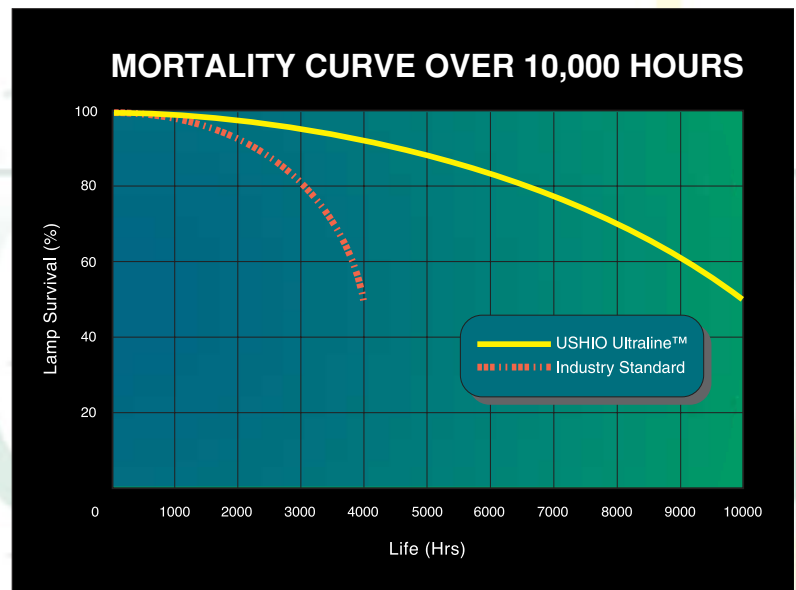

Available in— Spot, Narrow Flood, and Flood beam spreads, the Ultraline™ employs an axial filament that is computer aligned to attain precise 12°, 24°, and 36° beam angles.

FEATURES & BENEFITS

- 10,000 Hours Average Life— A rated lifetime of over twice the life of the other MR-16 lamps currently on the market
- Minimizes the amount of maintenance required to support retail, commercial and display lighting installations
- Halogen Capsule cuts harmful UV— Reduces the amount of material wear from harmful UV radiation
- Advanced Titanium Oxide Coating — Consistent Color throughout lamp life
- Crisp white Halogen light
- High Color Temperature— 3100K
- Cool Beam effect
- Base Type GU5.3