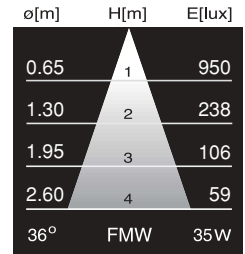

hi-Tech lamps

800-229-6509

info@hi-techlamps.com

ULTRALINE™ MR-16 LAMPS

GU5.3

All dimensions are in millimeters

Watts (W)	Ushio Ordering Code	Ushio Lamp Code	Voltage (V)	Color Temp (K)	Beam Angle	Beam Spread	Luminous Intensity (cd)	Avg Life (h)	Burn Position
35	1002236	FMV/FG/ULTRA	12	3000	24°	Narrow Flood	1700	10,000	Universal
35	1002237	FMW/FG/ULTRA	12	3000	36°	Flood	950	10,000	Universal
50	1002168	EXT/FG/ULTRA	12	3100	12°	Spot	8600	10,000	Universal
50	1002114	EXZ/FG/ULTRA	12	3100	24°	Narrow Flood	2700	10,000	Universal
50	1000410	EXN/FG/ULTRA	12	3100	36°	Flood	1500	10,000	Universal