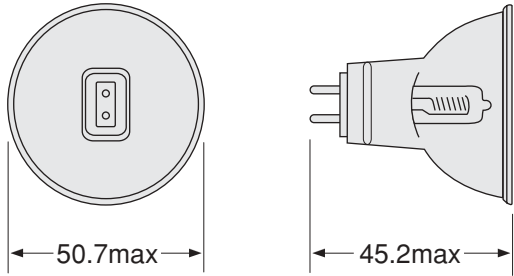

Available in— Spot, Narrow Flood, and Flood beam spreads, the Ultraline™ employs an axial filament that is computer aligned to attain precise 12°, 24°, and 36° beam angles.

FEATURES & BENEFITS

- 10,000 Hours Average Life— A rated lifetime of over twice the life of the other MR-16 lamps currently on the market
- Minimizes the amount of maintenance required to support retail, commercial and display lighting installations
- Halogen Capsule cuts harmful UV— Reduces the amount of material wear from harmful UV radiation
- Advanced Titanium Oxide Coating — Consistent Color throughout lamp life
- Crisp white Halogen light
- High Color Temperature— 3100K
- Cool Beam effect
- Base Type GU5.3

hi-Tech lamps

800-229-6509

info@hi-techlamps.com

ULTRALINE™ MR-16 LAMPS

GU5.3

All dimensions are in millimeters

Watts (W)	Ushio Ordering Code	Ushio Lamp Code	Voltage (V)	Color Temp (K)	Beam Angle	Beam Spread	Luminous Intensity (cd)	Avg Life (h)	Burn Position
35	1002236	FMV/FG/ULTRA	12	3000	24°	Narrow Flood	1700	10,000	Universal
35	1002237	FMW/FG/ULTRA	12	3000	36°	Flood	950	10,000	Universal
50	1002168	EXT/FG/ULTRA	12	3100	12°	Spot	8600	10,000	Universal
50	1002114	EXZ/FG/ULTRA	12	3100	24°	Narrow Flood	2700	10,000	Universal
50	1000410	EXN/FG/ULTRA	12	3100	36°	Flood	1500	10,000	Universal