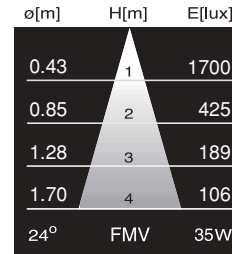

Available in— Spot, Narrow Flood, and Flood beam spreads, the Ultraline™ employs an axial filament that is computer aligned to attain precise 12°, 24°, and 36° beam angles.

FEATURES & BENEFITS

- 10,000 Hours Average Life— A rated lifetime of over twice the life of the other MR-16 lamps currently on the market
- Minimizes the amount of maintenance required to support retail, commercial and display lighting installations
- Halogen Capsule cuts harmful UV— Reduces the amount of material wear from harmful UV radiation
- Advanced Titanium Oxide Coating — Consistent Color throughout lamp life
- Crisp white Halogen light
- High Color Temperature— 3100K
- Cool Beam effect
- Base Type GU5.3

hi-Tech lamps

800-229-6509

info@hi-techlamps.com

ULTRALINE™ MR-16 LAMPS

GU5.3

All dimensions are in millimeters

Watts (W)	Ushio Ordering Code	Ushio Lamp Code	Voltage (V)	Color Temp (K)	Beam Angle	Beam Spread	Luminous Intensity (cd)	Avg Life (h)	Burn Position
35	1002236	FMV/FG/ULTRA	12	3000	24°	Narrow Flood	1700	10,000	Universal
35	1002237	FMW/FG/ULTRA	12	3000	36°	Flood	950	10,000	Universal
50	1002168	EXT/FG/ULTRA	12	3100	12°	Spot	8600	10,000	Universal
50	1002114	EXZ/FG/ULTRA	12	3100	24°	Narrow Flood	2700	10,000	Universal
50	1000410	EXN/FG/ULTRA	12	3100	36°	Flood	1500	10,000	Universal